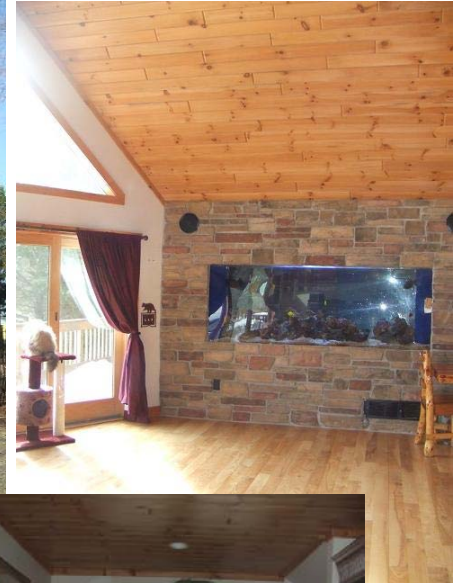

Charmingly Rustic Car Property with 40 car garage spaces or more in Wisconsin

Home

- 3800 square feet
- 4 beds
- 3 baths
- Granite tops
- Wood floors and ceilings
- Backup generator
- Security system
- 320 amp electric service
- 4-car detached garage
- 19 acres
- Well/septic
- 6 years old
- 300 gallon built in aquarium
- Fireplace gas or wood
- 300 foot concrete drive
- Forced air heat/ A/C
- Two kitchens
- 1200 square foot cold storage building with electric and concrete floor
- 1/2 acre pond
- Much More!!!!!!!!!!!!!!

7200 square foot building

- Heated
- 320 amp electrical service
- High efficient lighting
- 15,000 LB car/truck lift
- 16 foot ceilings
- Plumbing
- Two overhead doors with openers
- Well
- Less than 1 year old
- Much More!!!!!!!!!!!!!!

1600 square foot workshop

- In-floor radiant heat
- 11 foot ceilings
- Two overhead doors with openers

**Asking Price:
\$799,000.00**

**\$250,000.00 below
appraisal value!**

Jamie Horton

jamie@superior-power.com